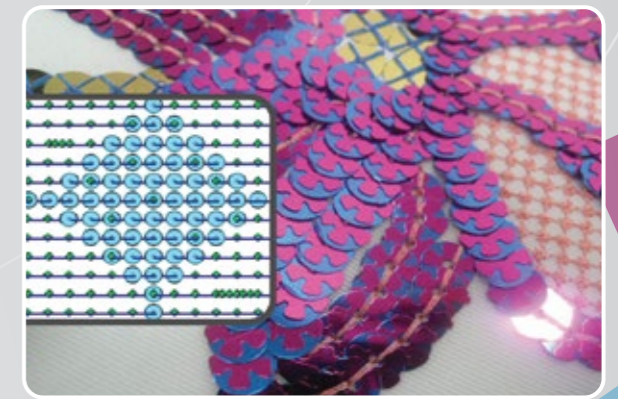

Why DG16?

- Over 170 high quality fonts with closest point connection.
- Merge embroidery designs with advanced lettering and monogramming.
- Open and save to all popular embroidery formats.
- Direct connection to Tajima, Barudan, Brother, SWF and ZSK embroidery machines.
- Exclusive support for Tajima LAN-enabled embroidery machines.
- Customized settings recipes for sewing on specific fabrics.
- Increase production efficiency with barcoding and Design Spooler.
- Real time machine status and production reporting.

New features

- **One Click Conversion**
Right click icons to instantly convert segments to different stitch types.
- **Rounded Corners**
Click and drag any number of corners to make them rounded.
- **Create Boundary**
Outline shapes and convert the outline into any type of segment.
- **Drag Anchor Path**
Quickly digitize logos and letters by dragging paths
- **Sequin Paintbrush**
Click and drag across an area of sequins to change the color or style.
- **New Fonts**
Fifteen new standard fonts available to all levels.
- **Personalization Toolbar**
ColorIT, WordIT and Emoji tools for creative and unique designs.
- **Combine and Join**
Digitize a portion of a shape and easily mirror it into one closed segment.

Speed Up Your Digitizing

One-click conversion of segments, a new flyout toolbar and an interactive design ribbon to clean up your design area.

Laser/Sequin/Chenille/Rhinestone

Create exciting multi-media designs using a wide array of techniques including the new Sequin Paintbrush.